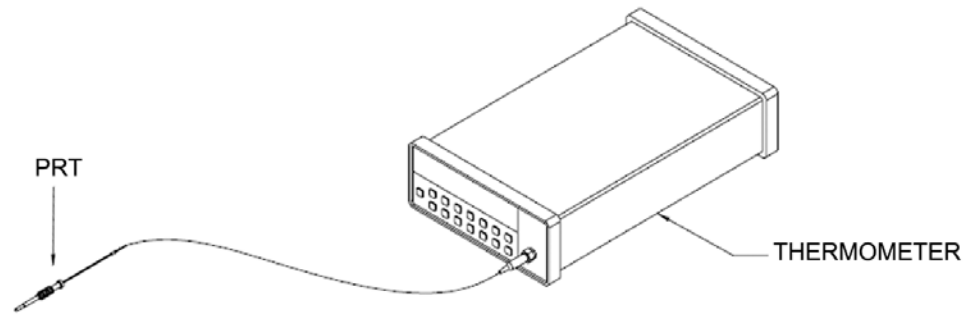

MODEL 9555 THERMOMETER

Model 9555 Thermometer Includes:

- ◆ Agilent 34420A Precision Thermometer
- ◆ Platinum Resistance Thermometer Probe (PRT)

Specifications

Calibration Range	-65°C to 200°C
Channels	1
Resolution	0.001°C
Accuracy	0.01°C
Display	°C, °F, K
Computer Interface	RS-232 OR IEEE488
Input Power	100/120/220/240/VAC, 50-60 Hz, 10W